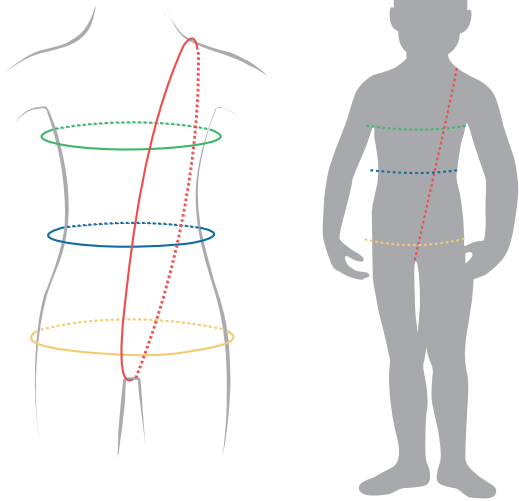

Apparel Size Charts

GIRLS SIZE CHART

LADIES SIZE CHART

girth - - - - - chest - - - - - waist - - - - - hip - - - - -

girth - - - - - chest - - - - - waist - - - - - hip - - - - -

GIRLS SIZE CHART

	2-4 - 00		4-6 (CHP) - 0		6x-7 (CHS) - 1		8-10 (CHM) - 1B		12 (CHL) - 2		14 - 3A	
	inches	cms	inches	cms	inches	cms	inches	cms	inches	cms	inches	cms
CHEST	20-21	51-53	21-23	53-58	23-25	58-64	25-27	64-69	27-29	69-74	29-31	74-79
WAIST	18-19	46-48	19-21	48-53	21-22	53-56	22-23	56-58	23-25	58-64	26-28	66-71
HIP	21-23	53-58	23-25	58-64	25-27	64-69	27-29	69-74	29-31	74-79	31-33	79-84
GIRTH	32-35	81-89	36-39	91-99	40-43	102-109	44-47	112-119	48-51	122-130	52-55	132-140
INSEAM	18-20	46-51	20-22	51-56	22-24	56-61	24-26	61-66	26-28	66-71	28-30	71-76

LADIES SIZE CHART

	SMALL (S) - 3		MEDIUM (M) - 4		LARGE (L) - 5	
	inches	cms	inches	cms	inches	cms
CHEST	32-34	81-86	34-36	86-91	36-38	91-97
WAIST	24-26	61-66	26-28	66-71	28-30	71-76
HIP	35-37	89-94	37-39	94-99	39-41	99-104
GIRTH	57-59	145-150	59-61	150-155	61-63	155-160
INSEAM	30-34	76-86	30-34	76-86	30-34	76-86