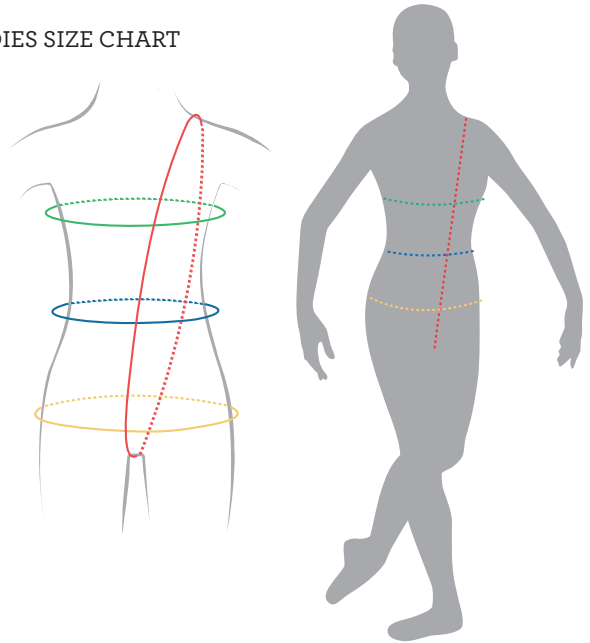

Apparel Size Charts

GIRLS SIZE CHART

LADIES SIZE CHART

girth - - - - - chest - - - - - waist - - - - - hip - - - - -

girth - - - - - chest - - - - - waist - - - - - hip - - - - -

GIRLS SIZE CHART

	2-4 - 00		4-6 (CHP) - 0		6x-7 (CHS) - 1		8-10 (CHM) - 1B		12 (CHL) - 2		14 - 3A	
	inches	cms	inches	cms	inches	cms	inches	cms	inches	cms	inches	cms
CHEST	20-21	51-53	21-23	53-58	23-25	58-64	25-27	64-69	27-29	69-74	29-31	74-79
WAIST	18-19	46-48	19-21	48-53	21-22	53-56	22-23	56-58	23-25	58-64	26-28	66-71
HIP	21-23	53-58	23-25	58-64	25-27	64-69	27-29	69-74	29-31	74-79	31-33	79-84
GIRTH	32-35	81-89	36-39	91-99	40-43	102-109	44-47	112-119	48-51	122-130	52-55	132-140
INSEAM	18-20	46-51	20-22	51-56	22-24	56-61	24-26	61-66	26-28	66-71	28-30	71-76

LADIES SIZE CHART

	SMALL (S) - 3		MEDIUM (M) - 4		LARGE (L) - 5	
	inches	cms	inches	cms	inches	cms
CHEST	32-34	81-86	34-36	86-91	36-38	91-97
WAIST	24-26	61-66	26-28	66-71	28-30	71-76
HIP	35-37	89-94	37-39	94-99	39-41	99-104
GIRTH	57-59	145-150	59-61	150-155	61-63	155-160
INSEAM	30-34	76-86	30-34	76-86	30-34	76-86